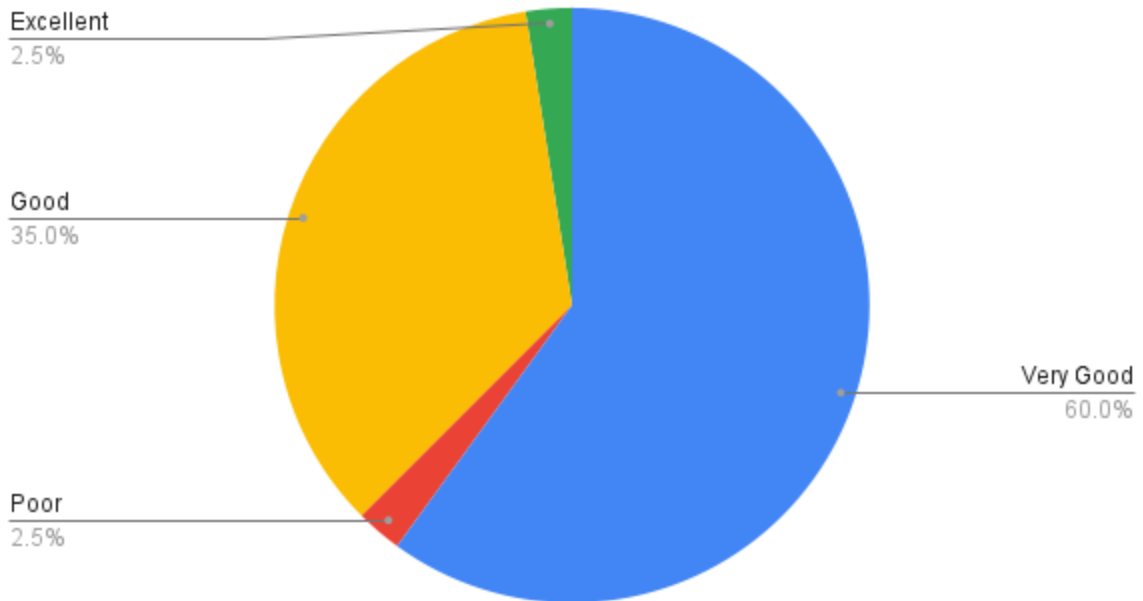

Gokhale Education Society's
Arts, Commerce and Science College Shreewardhan, Raigad
Parent's feedback 2019-2020

Count of 1. Infrastructure Facilities provided by the College-

Count of 2. Services Provided by the College-

3. Teacher-Parent Interaction

Count of 4. Efforts of College in Students' Progress

Count of 5. Students' Safety in the College Campus

Count of 6. Discipline

Count of 7. Social Commitments

Count of 8. Hospitality