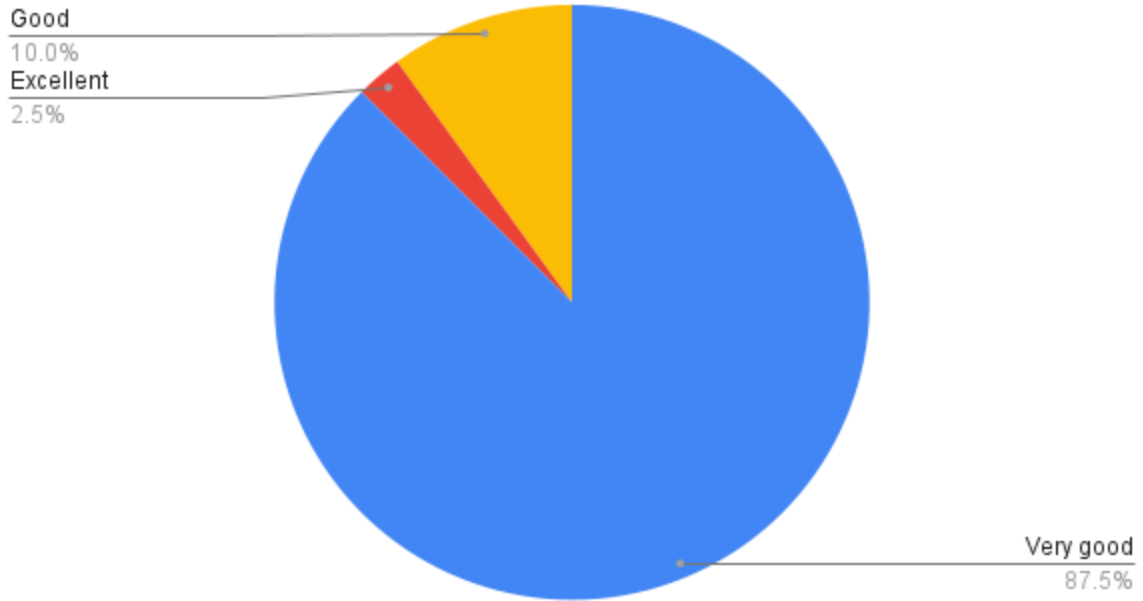

Gokhale Education Society's
Arts, Commerce and Science College Shreewardhan, Raigad
Parent's feedback 2019-2020

Count of 1. Infrastructure Facilities provided by the College-

Count of 2. Services Provided by the College-

3. Teacher-Parent Interaction

Count of 4. Efforts of College in Students' Progress

Count of 5. Students' Safety in the College Campus

Count of 6. Discipline

Count of 7. Social Commitments

Count of 8. Hospitality