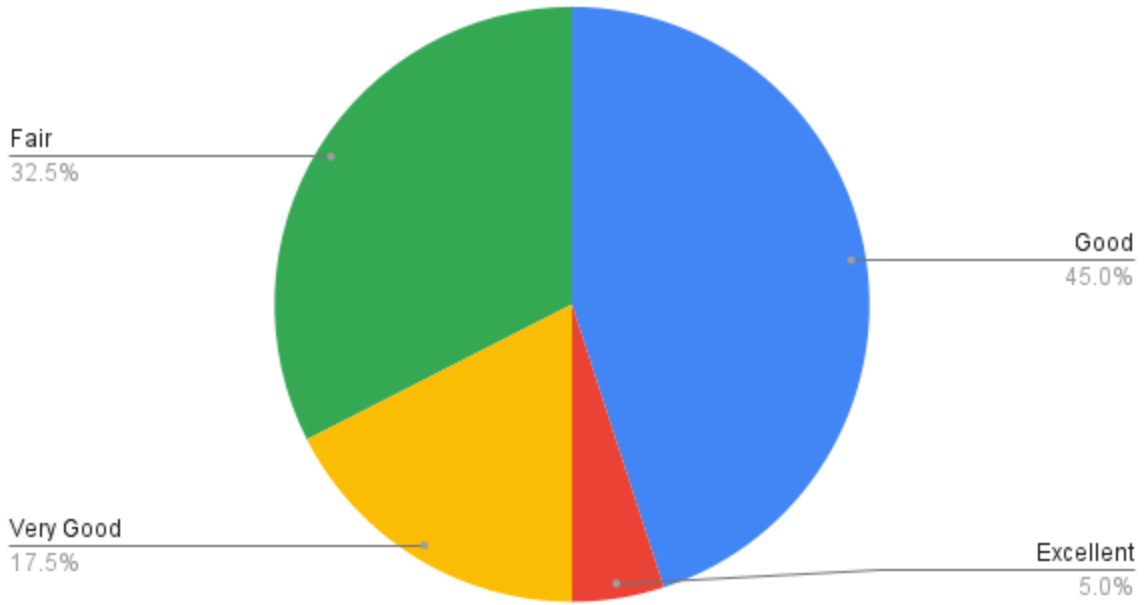

3. Teacher-Parent Interaction

Count of 4. Efforts of College in Students' Progress

Count of 5. Students' Safety in the College Campus

Count of 6. Discipline

Count of 7. Social Commitments

Count of 8. Hospitality

Count of 9. Overall Impression of College

Suggestions:

Provide Drinking Water Facilities

Improve GYM Facilities

To Provide Xerox Facilities

Provide Cleanliness Total Classrooms

Provide Drinking Water Facilities (Aqua Waters)