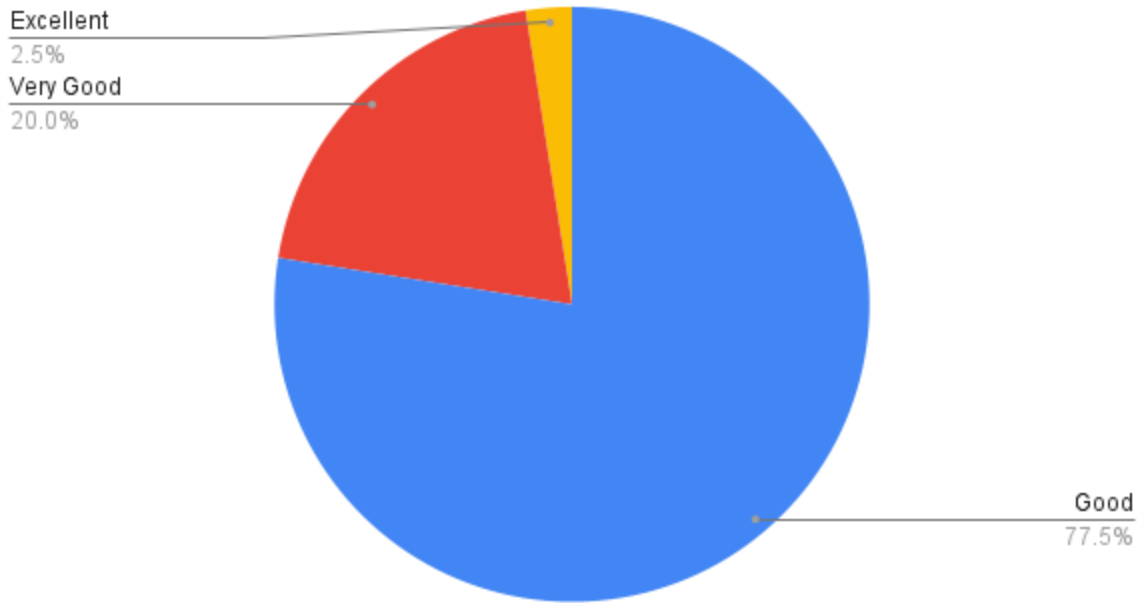

Gokhale Education Society's
Arts, Commerce and Science College Shreewardhan, Raigad
Parent's feedback 2019-2020

Count of 1. Infrastructure Facilities provided by the College-

Count of 2. Services Provided by the College-

3. Teacher-Parent Interaction

Count of 4. Efforts of College in Students' Progress

Count of 5. Students' Safety in the College Campus

Count of 6. Discipline

Count of 7. Social Commitments

Count of 8. Hospitality