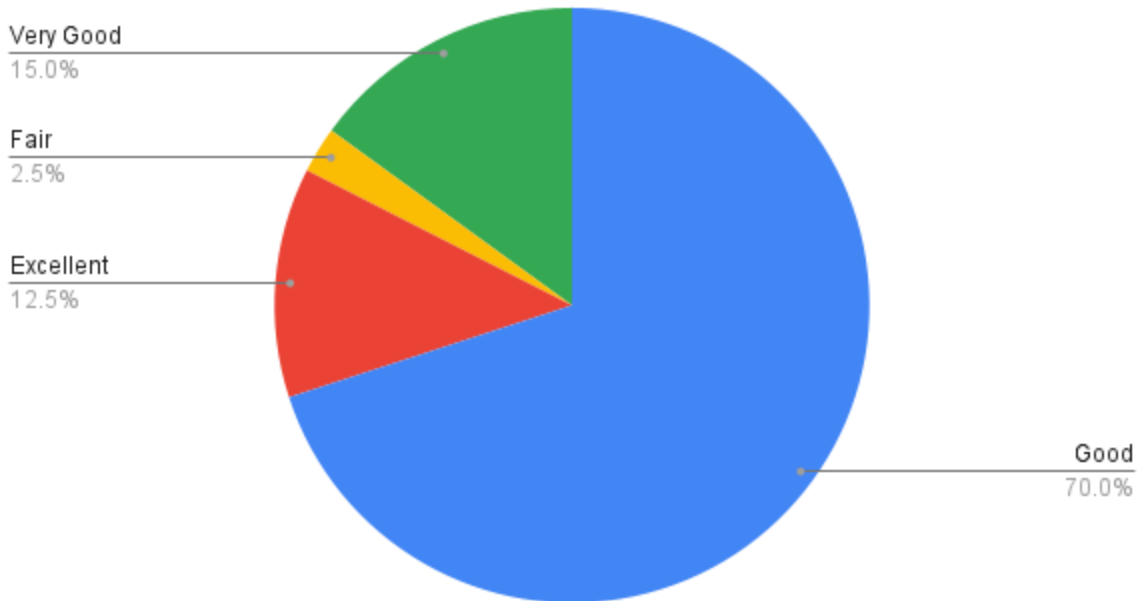

Gokhale Education Society's
Arts, Commerce and Science College Shreewardhan, Raigad
Parent's feedback 2019-2020

Count of 1. Infrastructure Facilities provided by the College-

Count of 2. Services Provided by the College-

3. Teacher-Parent Interaction

Count of 4. Efforts of College in Students' Progress

Count of 5. Students' Safety in the College Campus

Count of 6. Discipline

Count of 7. Social Commitments

Count of 8. Hospitality