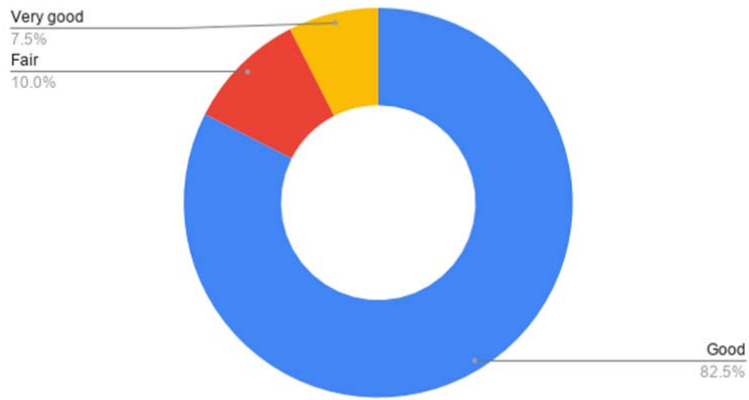

Discipline