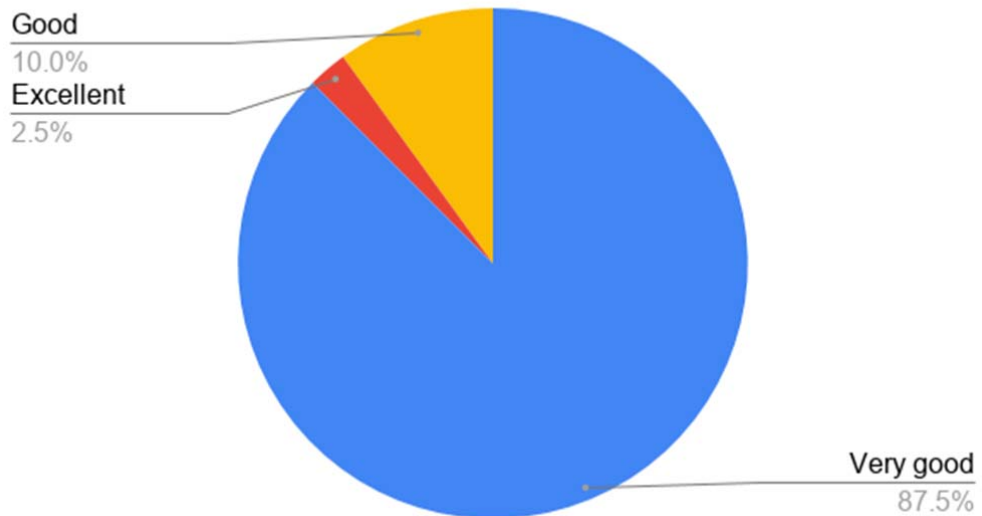

Gokhale Education Society's
Arts, Commerce and Science College Shreewardhan, Raigad
Parents feedback 2018-2019

Services Provided by the College-

Infrastructure Facilities provided by the College-

Teacher-Parent Interaction