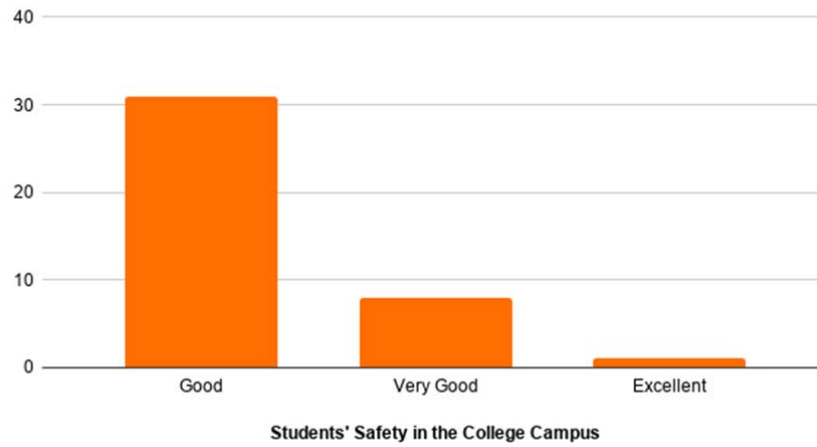

Students' Safety in the College Campus