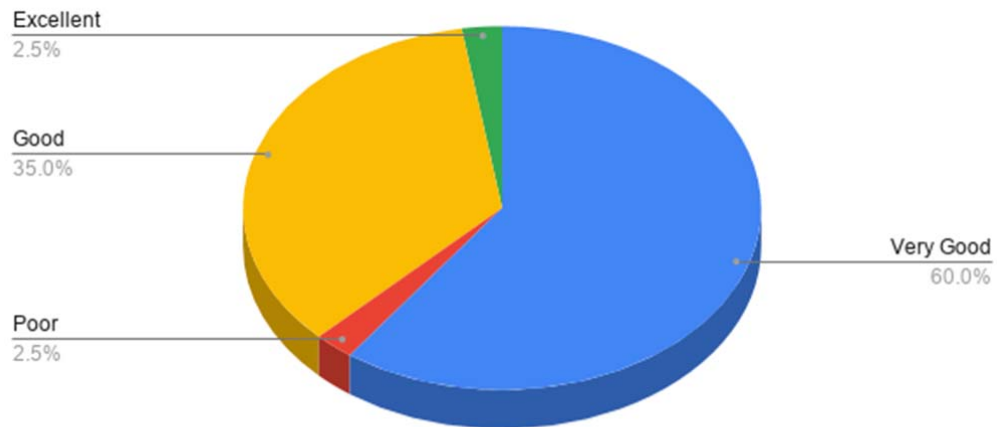

Gokhale Education Society's
Arts, Commerce and Science College Shreewardhan, Raigad
Parents feedback 2018-2019

Services Provided by the College-

Infrastructure Facilities provided by the College-

Teacher-Parent Interaction