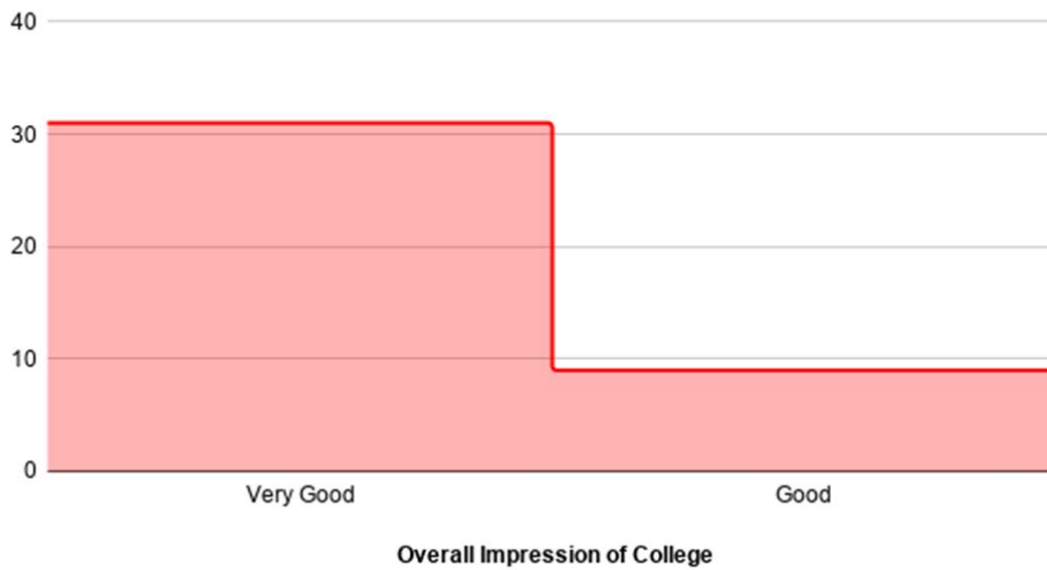

Efforts of College in Students' Progress

Students' Safety in the College Campus

Discipline

Social Commitments

Hospitality

Overall Impression of College

Suggestions by Parents

1. Improve GYM Facilities
2. To Provide Xerox Facilities
3. Provide Cleanness Total Classrooms
4. Provide Drinking Water Facilities (Aqua Waters)
5. Change The Black Board
6. Improve GYM Facilities