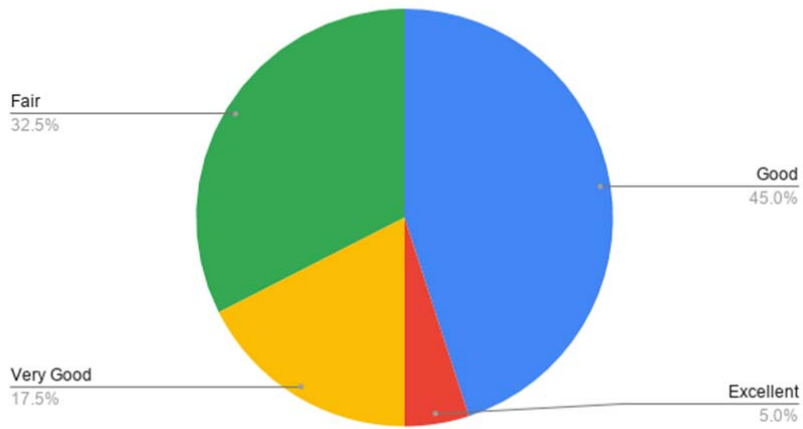

Efforts of College in Students' Progress

Students' Safety in the College Campus

Discipline

Social Commitments

Hospitality

Overall Impression of College

Suggestions by Parents

1. Improve GYM Facilities
2. To Provide Xerox Facilities
3. Provide Cleanness Total Classrooms
4. Provide Drinking Water Facilities (Aqua Waters)
5. Change The Black Board
6. Improve GYM Facilities