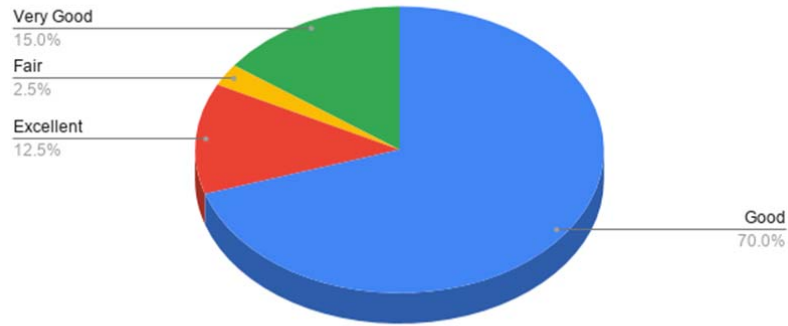

Efforts of College in Students' Progress