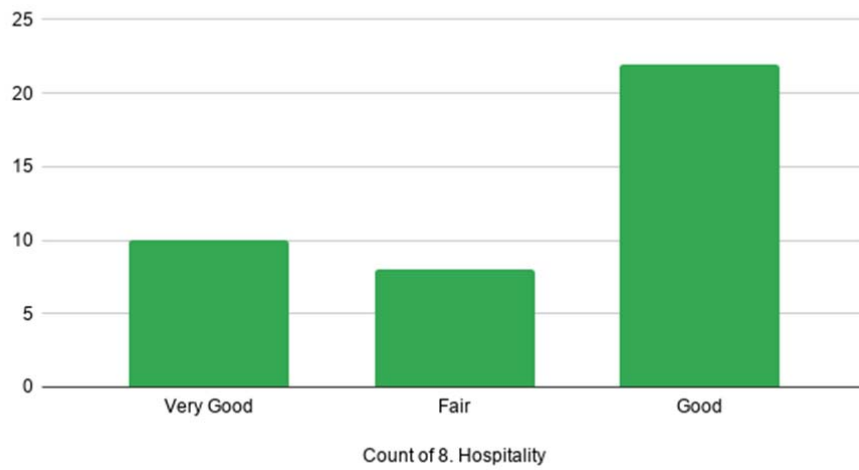

Efforts of College in Students' Progress

Students' Safety in the College Campus

Discipline

Social Commitments

Hospitality

Overall Impression of College

Suggestions by Parents

1. Improve GYM Facilities
2. To Provide Xerox Facilities
3. Provide Cleanness Total Classrooms
4. Provide Drinking Water Facilities (Aqua Waters)
5. Change The Black Board
6. Improve GYM Facilities