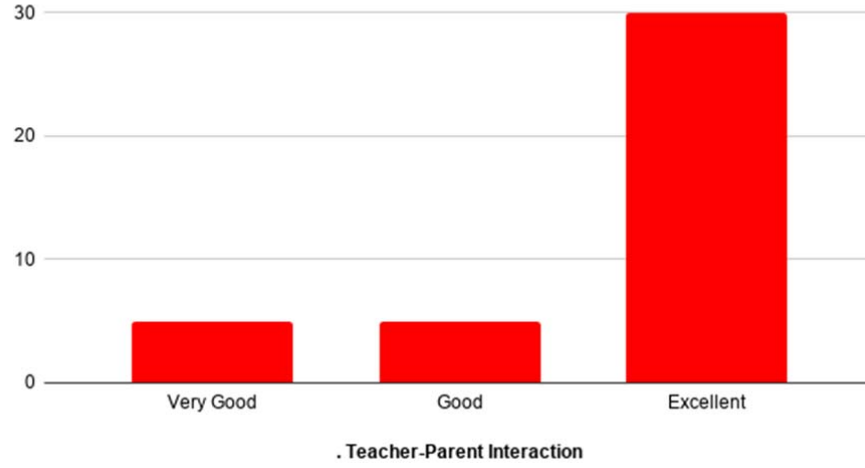

Gokhale Education Society's
Arts, Commerce and Science College Shreewardhan, Raigad
Parents feedback 2018-2019

Services Provided by the College-

Infrastructure Facilities provided by the College-

Teacher-Parent Interaction